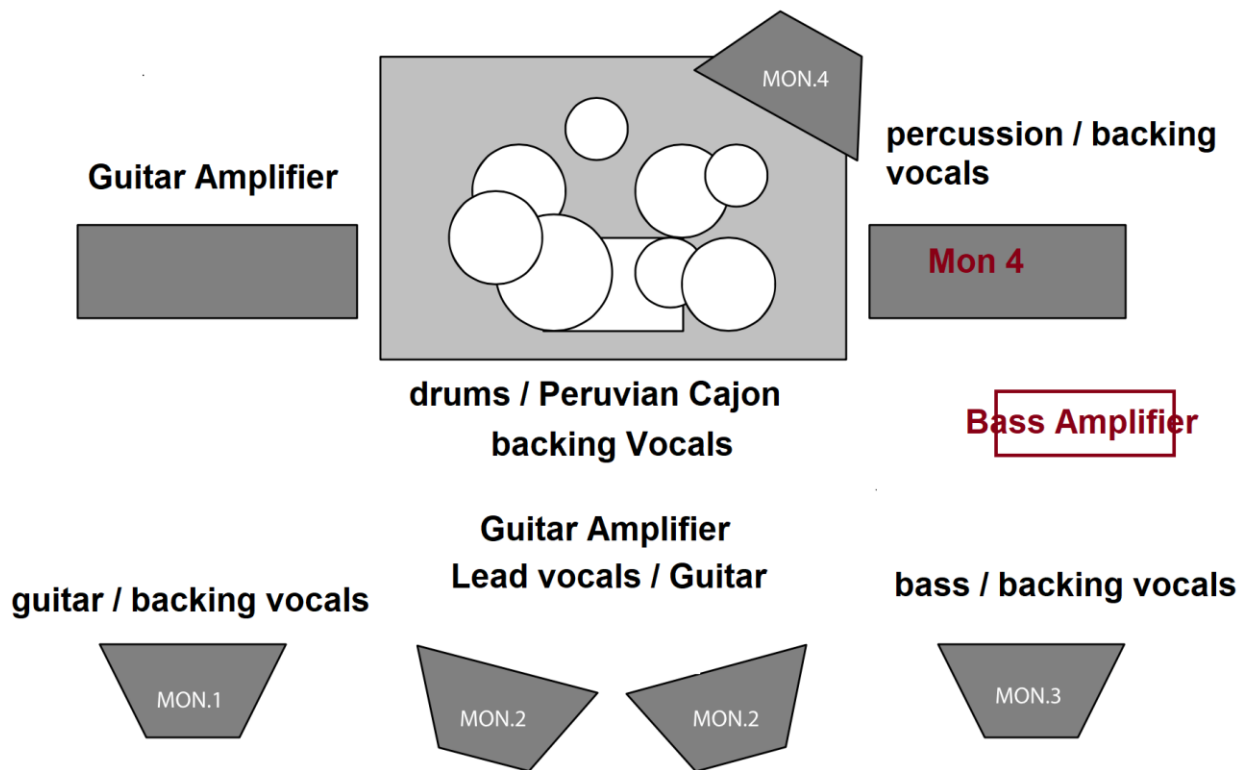

TECHNICAL RIDER

We carry the following transportable technical equipment for street shows

Guitar Amplifier Mark Bass Acoustic AC 801p
(for boths guitars)

Bass Amplifier Mark Bass CMD Mini 121 p

Roland Cube Street Ex 50 Wats (plus mixer for 4 voices). And Shure Sm 58 + Shure Sm57
Microphones